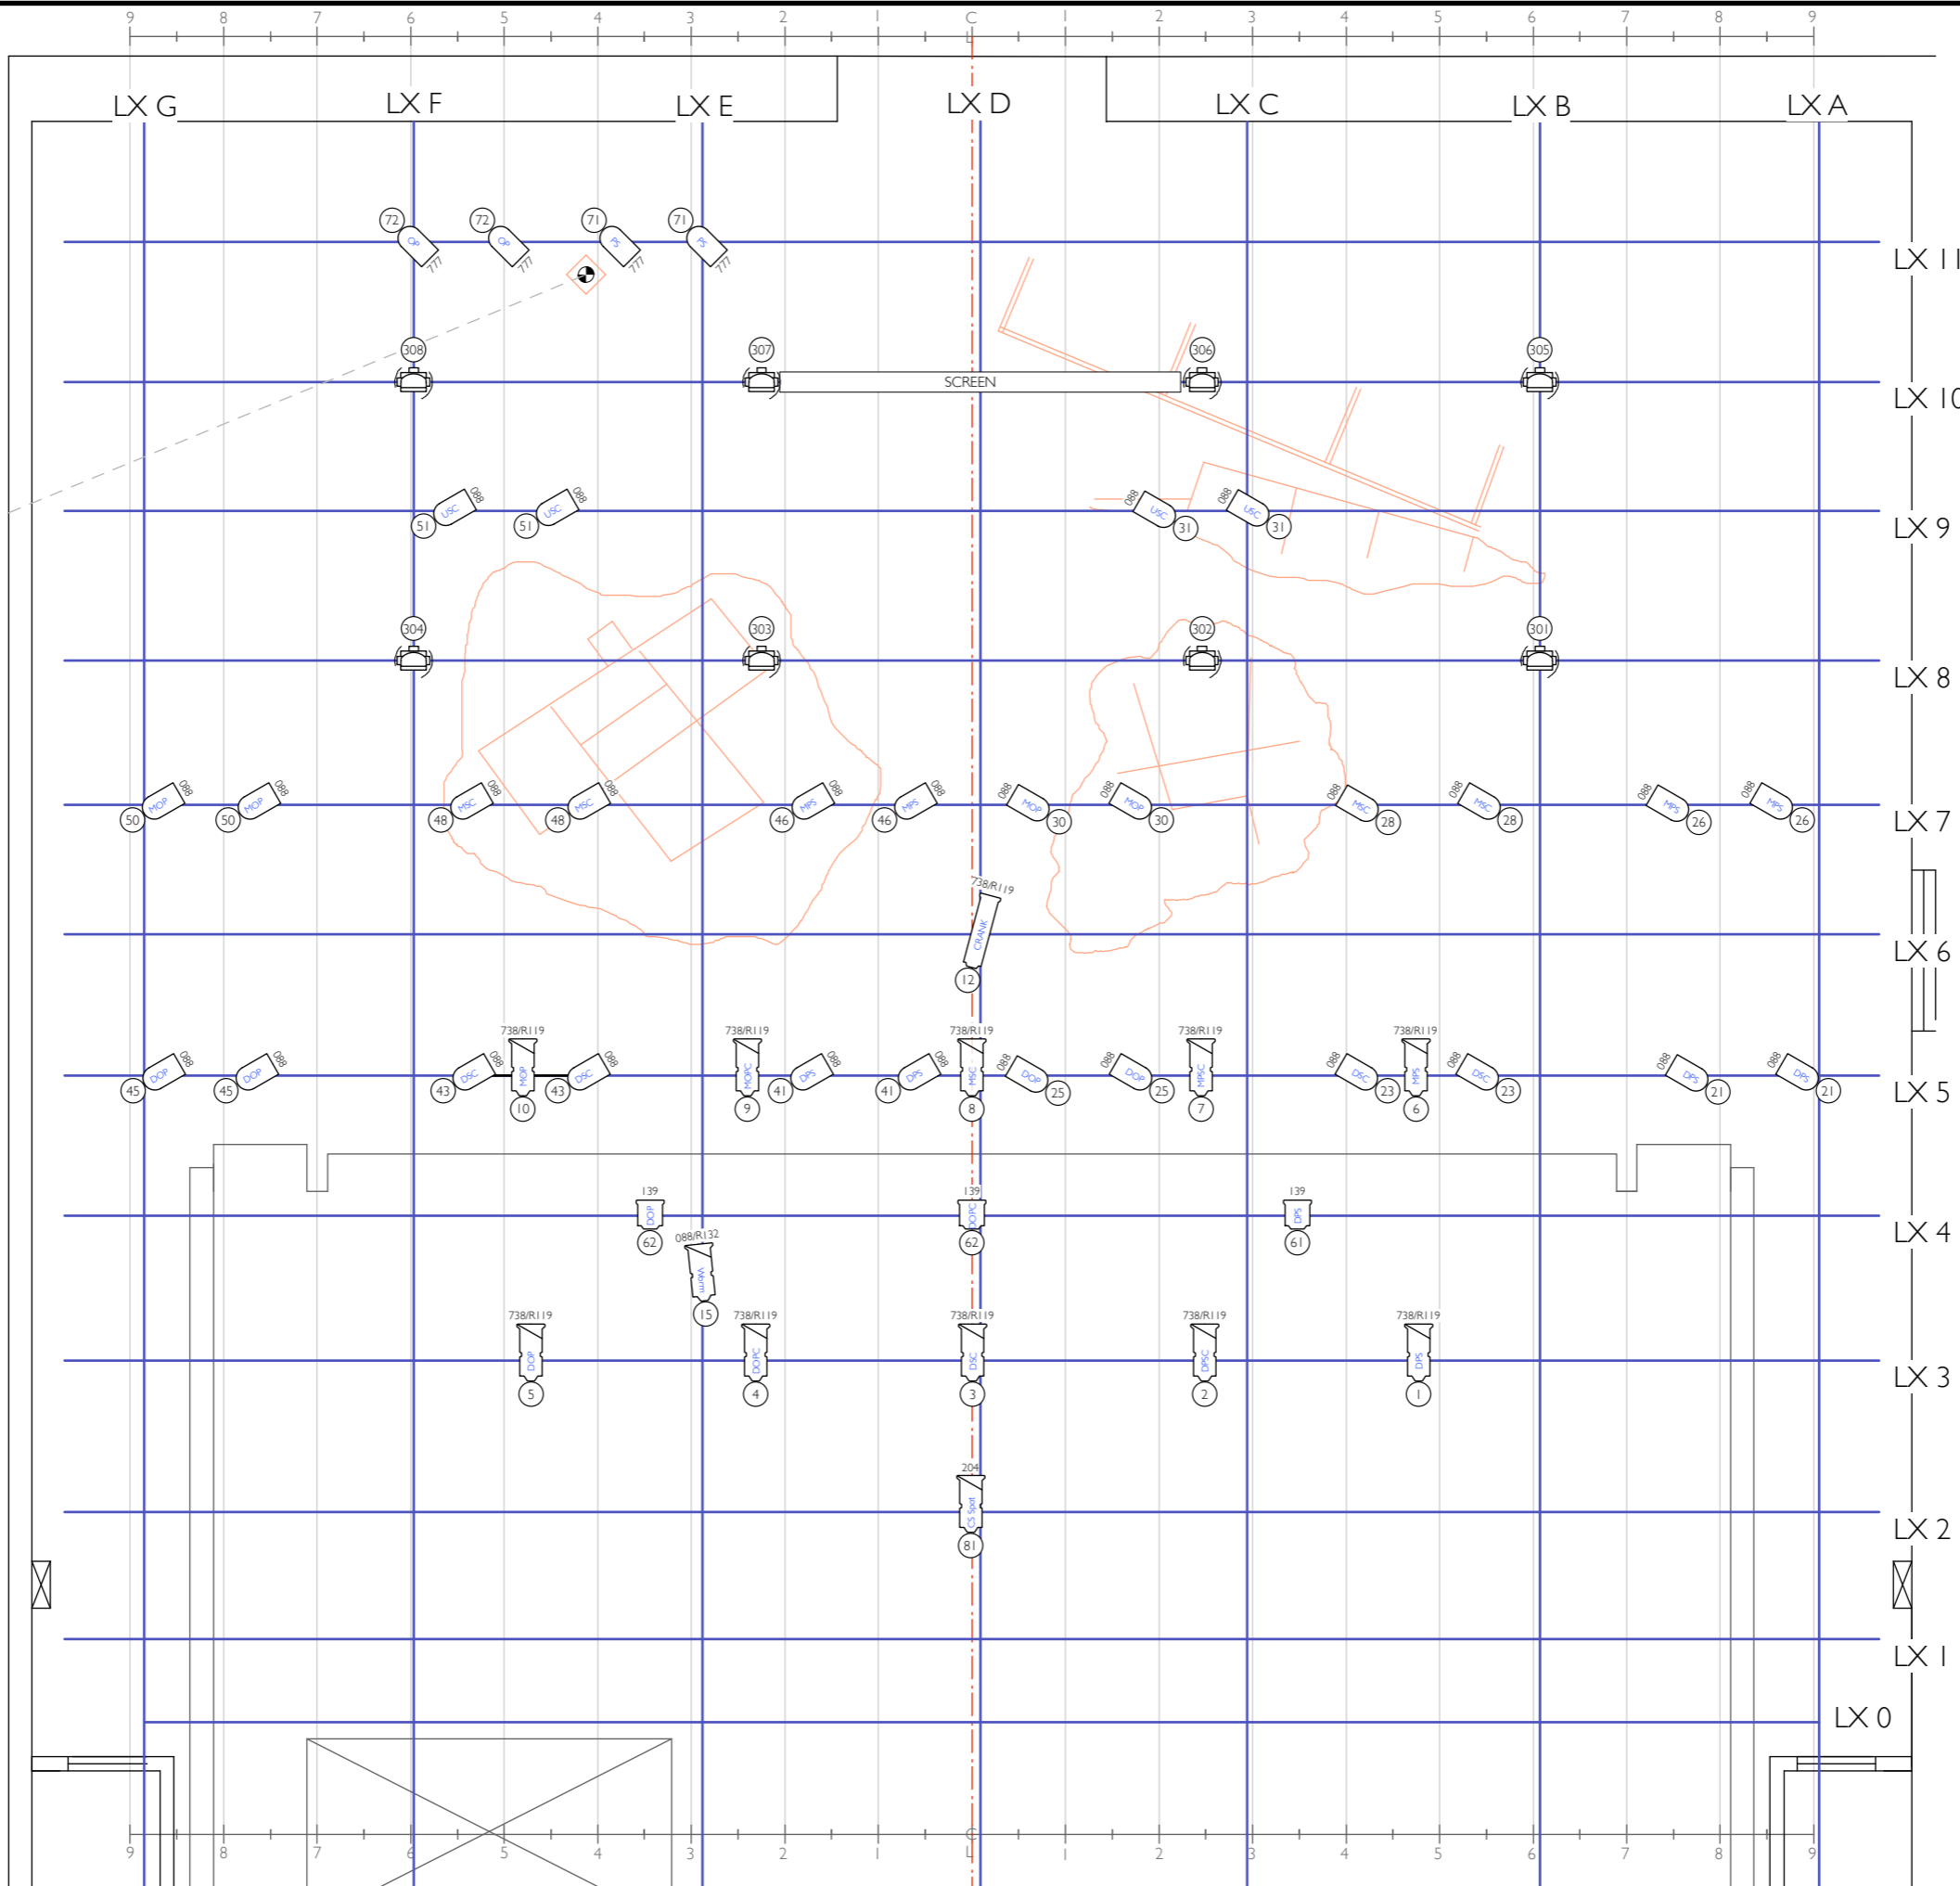

TRUSS TOWER

NOTES

- All Fresnels on TRUSS TOWER to be rigged without barndoors.
- All Lamps to be rigged with full colour and accessories.
- All gel is LEE unless otherwise stated.
- Lanterns with same channel # can be patched together, where safe.
- Truss tower lamp measurements from stage floor to centre of LENS.