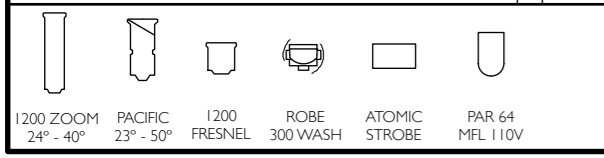

TRUSS TOWER

NOTES

- All Fresnels on TRUSS TOWER to be rigged without barndoors.
- All Lamps to be rigged with full colour and accessories.
- All gel is LEE unless otherwise stated.
- Lanterns with same channel # can be patched together, where safe.
- Truss tower lamp measurements from stage floor to centre of LENS.